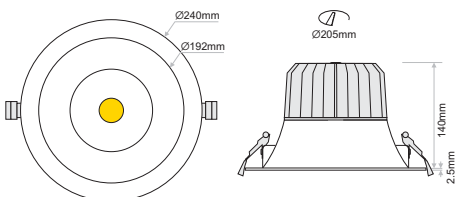

- REVO X is the largest recessed downlight of REVO series.
- It is available in white or black colour.
- It is offered monochromatic, tunable white or warm dimming.
- It has a variety of dimming options.
- Indoor use: IP44 (face only).
- Low UGR ensuring visual comfort (UGR<18).

Monochromatic, TW, WD

- 3 SDCM
- L90/B10 50.000h

Model	LED Power	CCT*	CRI LED Source fc:55°C	Type	Beam Angle	Colour	Dimming Option		
			80 (80) 90 (90)						
REVO X (REVO X)	24W (24)	2700K (27B)	3600lm 2970lm	Fixed (FX)	22° (22) 36° (36) 60° (60)	White (WH) Black (BL)	Without Driver (00)		
		3000K (30B)	3810lm 3100lm				Non Dimmable (ND)		
		4000K (40B)	3940lm 3280lm				Analogue (1-10V) (A1)		
		5700K (57B)	3980lm 3260lm				DMX (DX) DALI (DL) Phase Cut (PC) Push Button (PB) Wireless** (WL)		
	32W (32)	2700K (27B)	4500lm 3710lm						
		3000K (30B)	4780lm 3870lm						
		4000K (40B)	4910lm 4100lm						
		5700K (57B)	4970lm 4090lm						
	37W (37)	2700K (27B)	5140lm 4240lm						
		3000K (30B)	5460lm 4430lm						
		4000K (40B)	5610lm 4690lm						
		5700K (57B)	5690lm 4670lm						
Tunable White 32W (TW32)	2700K~5700K (2757B)	90 (90)					Without Driver (00)		
		2940lm (Both CCTs driven)					DMX (DX) DALI (DL) Wireless** (WL)		
Tunable White 37W (TW37)		3190lm (Both CCTs driven)							
Warm Dimming 24W (WD24)	1800K~3000K (1830B)	95 (95)					Without Driver (00)		
		2250lm					Analogue (1-10V) (A1) DMX (DX) DALI (DL) Phase Cut (PC) Push Button (PB) Wireless** (WL)		
Warm Dimming 31W (WD31)	1800K~3000K (1830B)	2890lm							
RGBW 30W (RGBW30)			2075lm		40° (40) 65° (65)		Without Driver (00) DMX (DX) DALI (DL) Wireless** (WL)		
RGBW 43W (RGBW43)			2975lm						